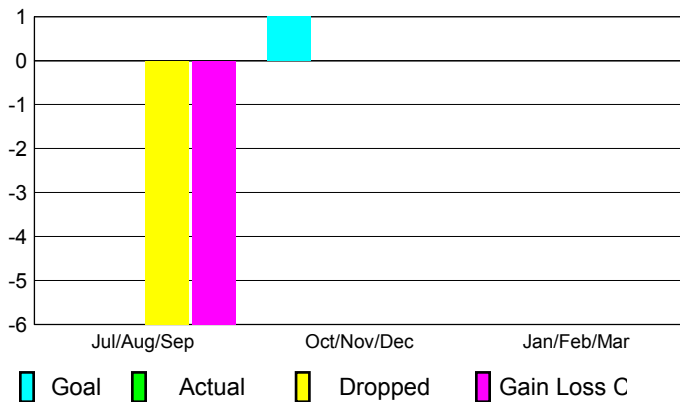

## CLUBS

Club Results  
2012-2013

Clubs  
2011-2012

Month	New Club Goal	Actual New Clubs	Actual Dropped Clubs	Gain/Loss of Clubs	Gain/Loss of Clubs
Jul/Aug/Sep	0	0	-6	-6	0
Oct/Nov/Dec	1	0	0	0	0
Jan/Feb/Mar	0	0	0	0	2
<b>Totals</b>	<b>1</b>	<b>0</b>	<b>-6</b>	<b>-6</b>	<b>2</b>

### Club Results 2012-2013

Goal, New, Dropped, Gain/Loss

### Comparison of Club Gain/Loss

Current Year Compared to the Previous Year